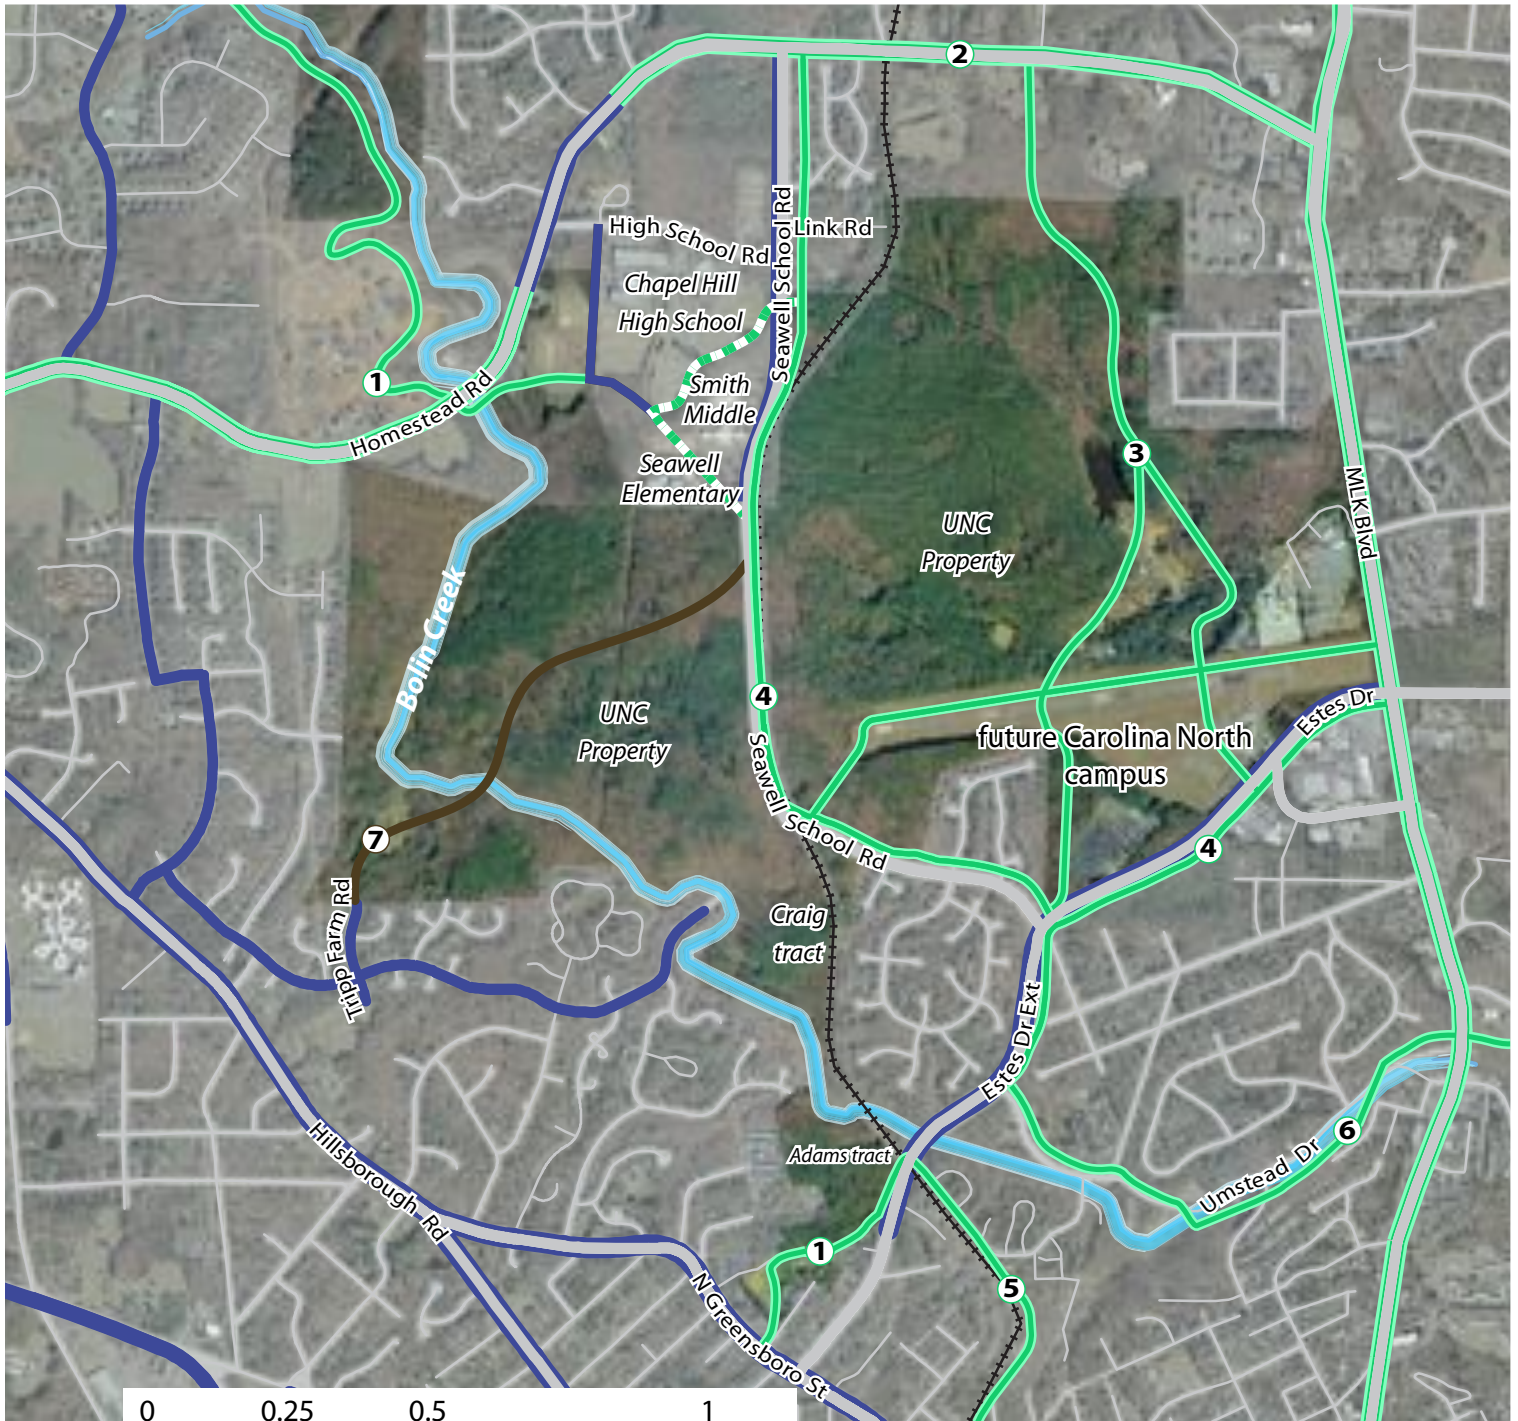

Bicycle Routes Near Carolina North and Upper Bolin Creek

<http://savebolincreek.wordpress.com/>

Legend

-  Existing bikeway
-  Planned bikeway
-  Natural surface bike path
-  Potential bikeway

Key to planned bikeways

- ① Town of Carrboro approved bikeway
- ② Joint Carrboro - Chapel Hill TAC highway project
- ③ UNC internal Carolina North paved paths
- ④ UNC off-road paved path
- ⑤ UNC Carolina North connector
- ⑥ Town of Chapel Hill off-road paved path
- ⑦ Tripp Farm connector (UNC nat'l surface path)